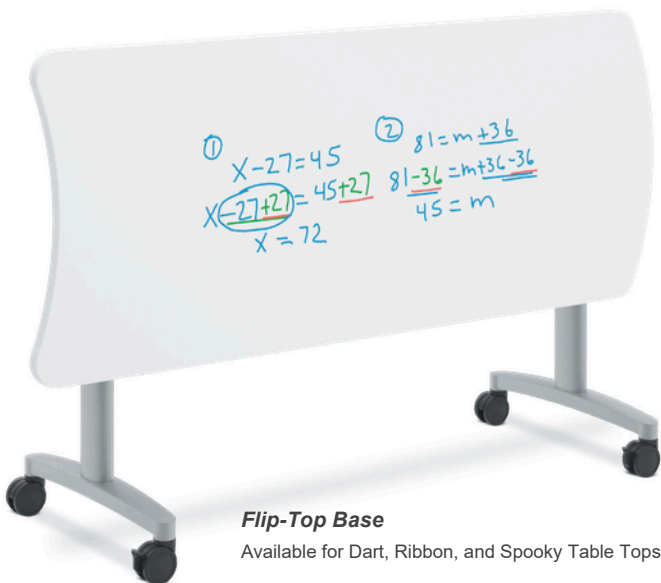

Build™

Projects. Hands on activities. Study sessions. Today's students are learning together, working in groups, and interacting like never before. Let imaginations run wild with these table and makerspace solutions to support all the big ideas.

PRODUCT FEATURES

- Endless options to reconfigure classrooms for flexible learning
- Add casters for mobility
- Optional whiteboard finish to let the ideas flow
- Backpack hook and book box to keep items and materials organized

Leg Heights & Adjustment Ranges:

Standing | 30"-42"H
Standard | 22"-34"H
Youth | 13"-18"H